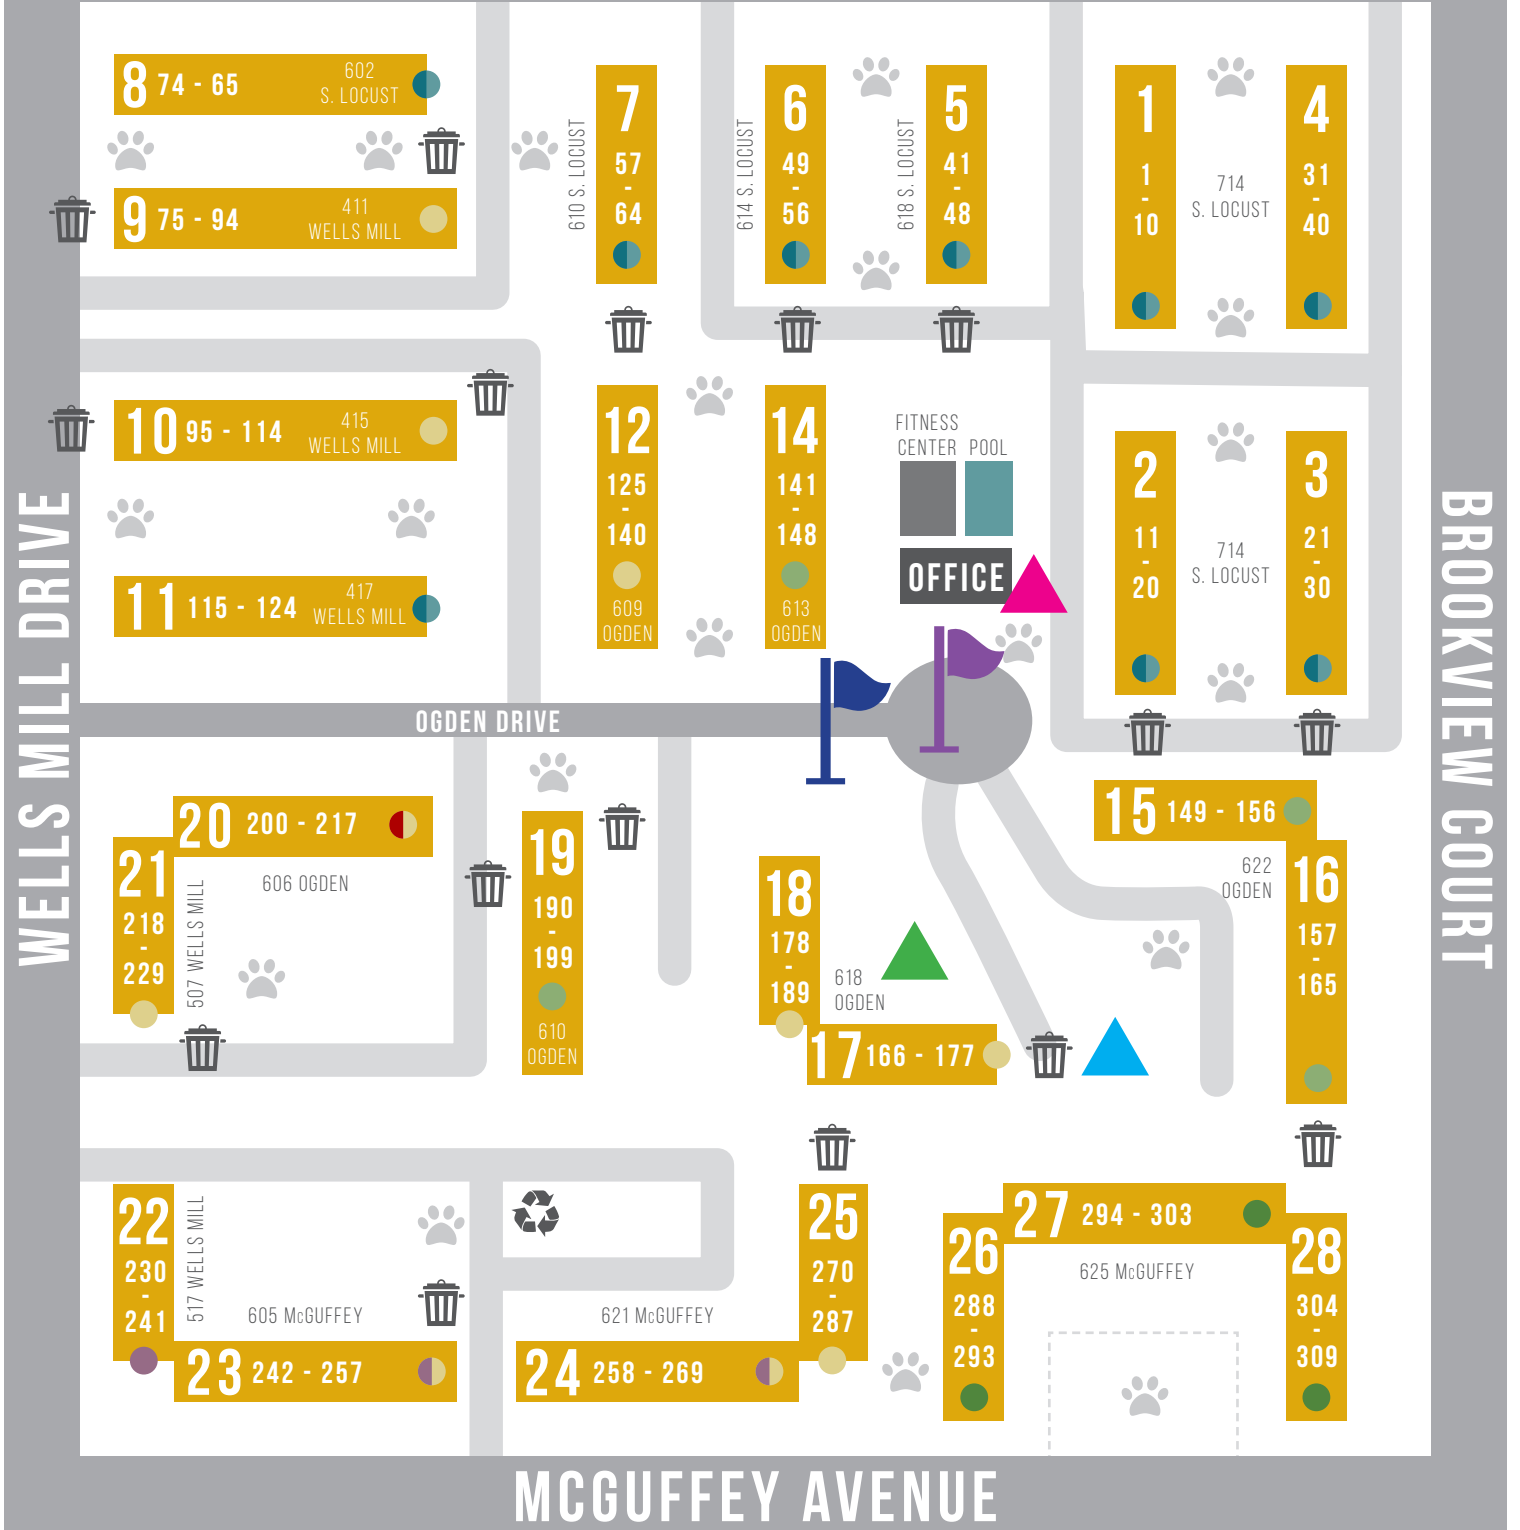

SOUTH LOCUST AVENUE

CHECK-IN STATION

KEYS

CUSTOMER SERVICE

RESIDENT ASSISTANCE

WAITING STATION